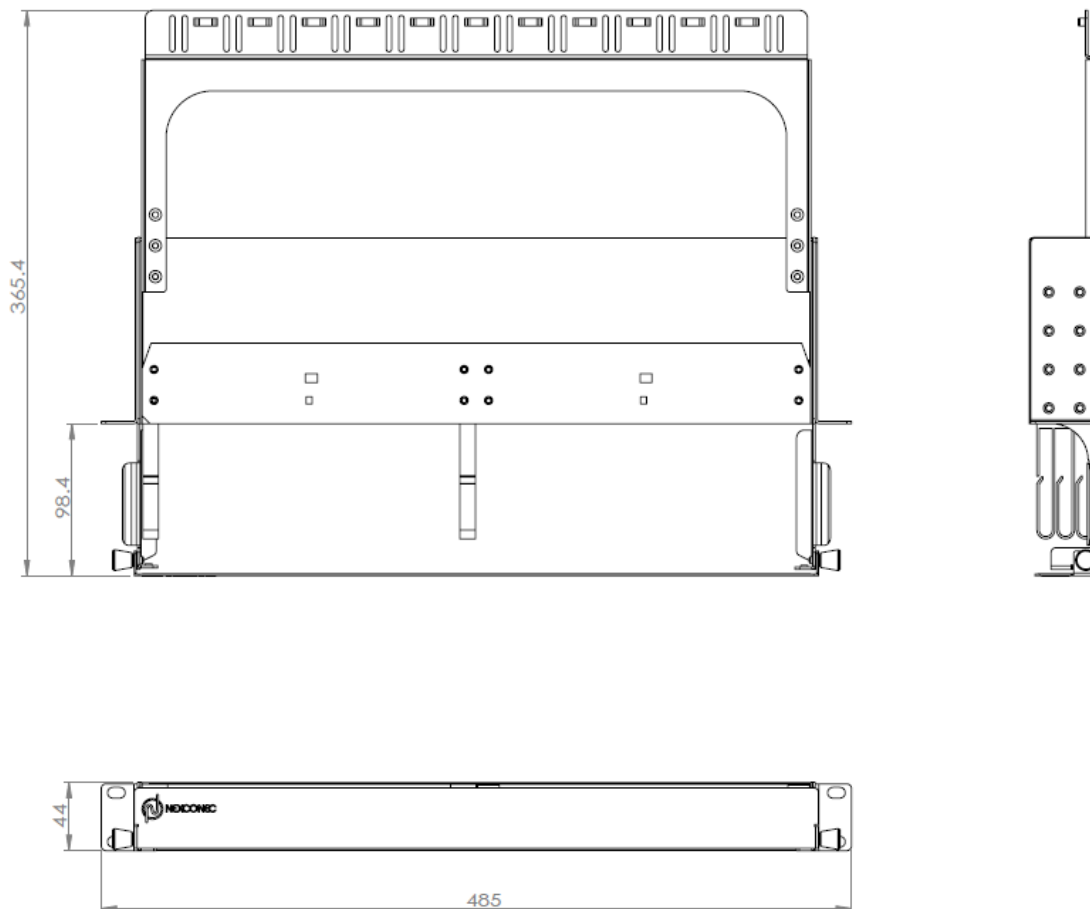

TECHNICAL DRAWING

RELATED PRODUCTS AND ACCESSORIES

Product	Part Number	Product Description
	NGXCA01	NGX Module MPO (ELITE)M-LC/UPC 24FO SMF OS2 Polarity A/C
	NGXCA02	NGX Module MPO (ELITE)M-LC/APC 24FO SMF OS2 Polarity A/C
	NGXCA03	NGX Module MPO (ELITE)M-LC 24FO MM 50/125 OM4 Polarity A/C
	NGXCA04	NGX Module MPO (ELITE)M-SC/UPC 12FO SMF OS2 Polarity A/C
	NGXCA05	NGX Module MPO (ELITE)M-SC/APC 12FO SMF OS2 Polarity A/C
	NGXCA06	NGX Module MPO (ELITE)M-SC 12FO MM 50/125 OM4 Polarity A/C