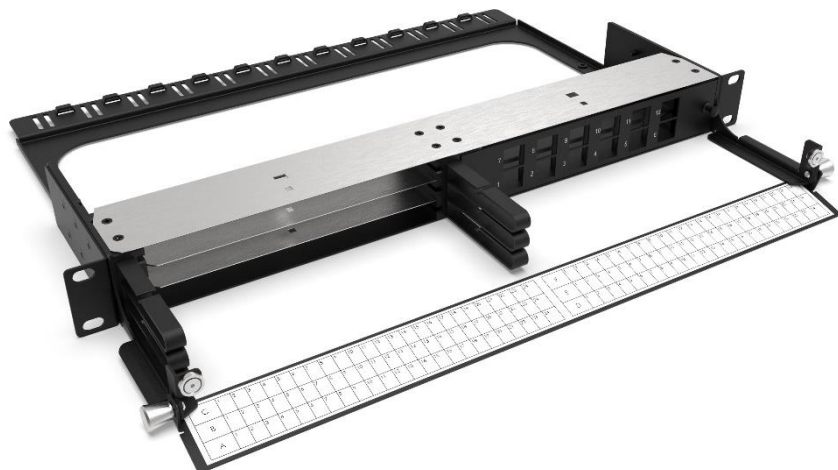

1U NGX HYBRID FIBER & COPPER MODULAR PANEL - **NGXPP03**

Browse on Mobile

 Browse on Web

NEXCONEC[®] NGX High-Density Frame accepts up to 3 NGX Modules for a total of 72FO with LC configuration and 12 Keystone jacks. Modular Fiber panel for multi-application with MPO System, Pre-terminated custom modules, Patch-Thru, Next-Gen Transition modules 40G-10G, or conventional splicing. Copper module available with Cat6, Cat6A Shielded & Unshielded.

Easy front access with cable manager and removable hinged door, which provides protection of the patch cords as well as labelling. The NGX panels are supplied unloaded and the modules and plates supplied separately.

FEATURES

- ✓ 3 Fiber slots NGX in 1U space
- ✓ Up to 72FO with LC
- ✓ Up to 12 Keystones Jacks 6/6A UTP & STP
- ✓ Modular Fiber connectivity with MPO/MTP, Splicing, Direct Patching, Pre-terminated module
- ✓ Open chassis free access module installation with front and rear access

APPLICATIONS

- ✓ Datacenter & Enterprise network
- ✓ Indoor application
- ✓ Accepts Indoor and Outdoor Cables
- ✓ Patent pending

SPECIFICATIONS

Mounting Type	Rack 19"
Height Unit	1U
Material	Cold rolled steel & Stainless Steel
Housing Color	Black & Silver
Application	Indoor IP20
Dimensions (W x D x H in MM)	485 x 365.4 x 44
Net Weight	5KG